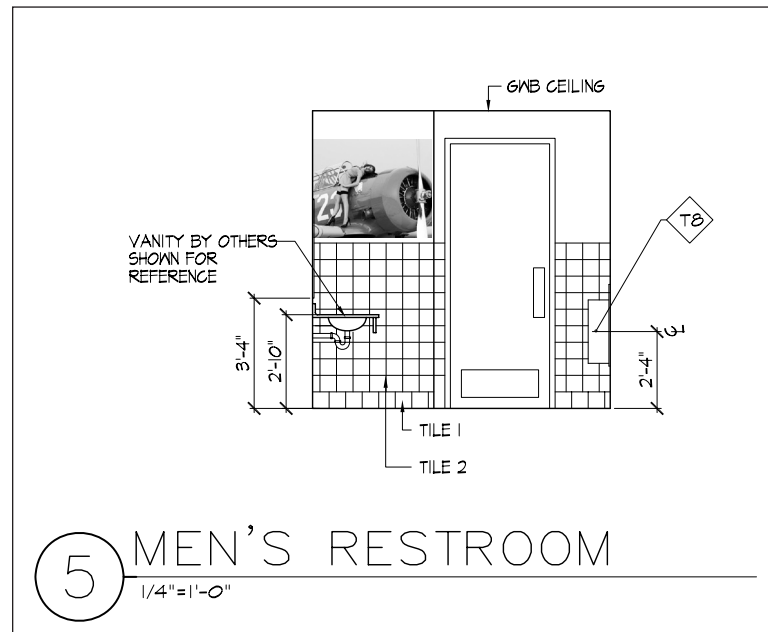

Image 2
6'h x 9'w
Texas Womens Univ
MSS 250.11.11

Image 1
9'h x 9'w
Texas Womens Univ
TBD

18" Sign: **SPIRITS** Font: Vannes TT Bold
12" Sign: **CELLAR** Font: Vannes TT Bold

4 North Elevation
Scale: 1/16" = 1'-0"

Men's Restroom
3'h x 4'w
Warbirds
warbirds_72-kacie1_B&W.jpg

Women's Restroom
3'h x 4'w
Texas Womens Univ
MSS 250.8.91