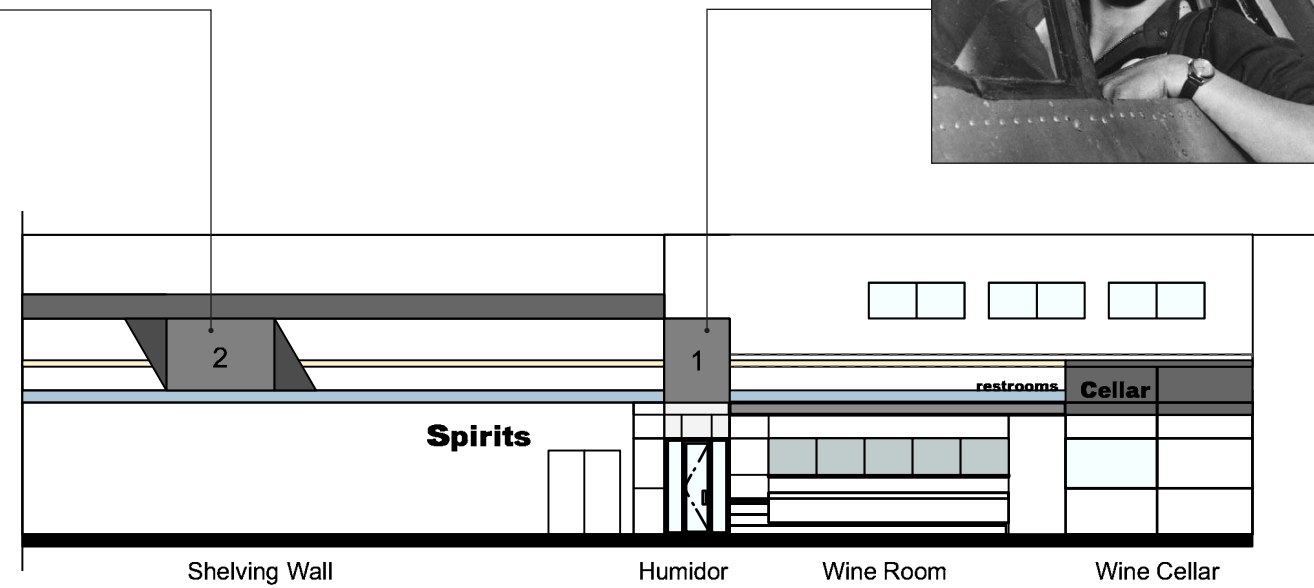

Image 2
6'h x 9'w
Texas Womens Univ
MSS 250.11.11

Image 1
9'h x 9'w
Texas Womens Univ
TBD

18" Sign: **SPIRITS** Font: Vannes TT Bold
12" Sign: **CELLAR** Font: Vannes TT Bold

4 North Elevation
Scale: 1/16" = 1'-0"

Men's Restroom
3'h x 4'w
Warbirds
warbirds_72-kacie1_B&W.jpg

Women's Restroom
3'h x 4'w
Texas Womens Univ
MSS 250.8.91